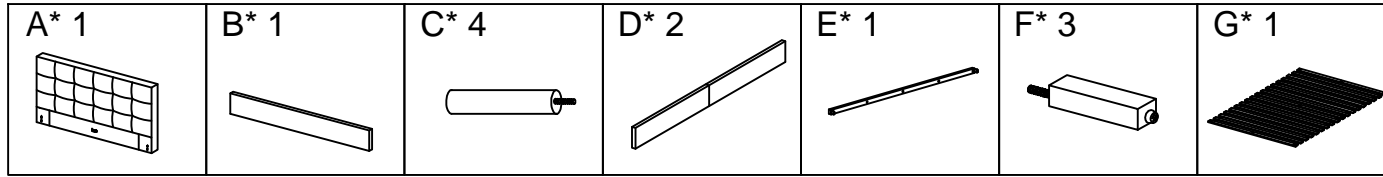

ASSEMBLY INSTRUCTIONS

Please read instructions carefully. Remove all wrapping material, staples and packing straps from the outer carton. Check the assembly guide to ensure you have all required components before you begin assembly. Assembling this product on a soft surface protects its finish.

STEP 1

STEP 2