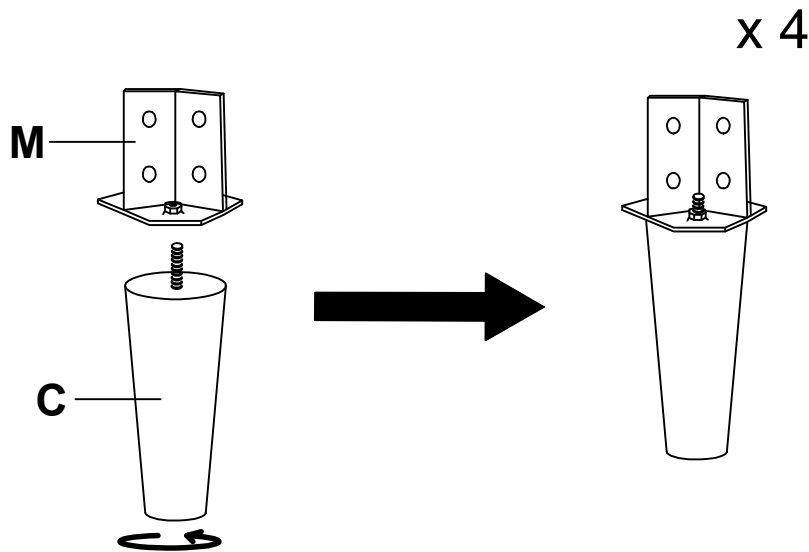

ASSEMBLY INSTRUCTIONS

Please read instructions carefully. Remove all wrapping material, staples and packing straps from the outer carton. Check the assembly guide to ensure you have all required components before you begin assembly. Assembling this product on a soft surface protects its finish.

STEP 1

STEP 2