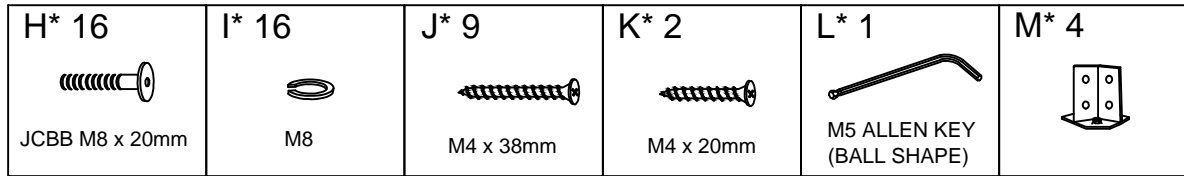

ASSEMBLY INSTRUCTIONS

Please read instructions carefully. Remove all wrapping material, staples and packing straps from the outer carton. Check the assembly guide to ensure you have all required components before you begin assembly. Assembling this product on a soft surface protects its finish.

STEP 1

STEP 2