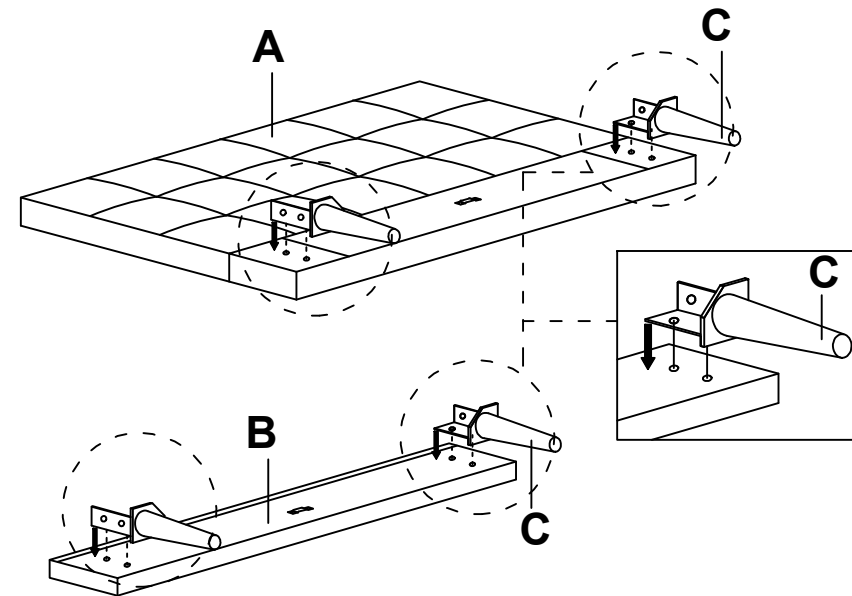

ASSEMBLY INSTRUCTIONS

Please read instructions carefully. Remove all wrapping material, staples and packing straps from the outer carton. Check the assembly guide to ensure you have all required components before you begin assembly. Assembling this product on a soft surface protects its finish.

STEP 1

STEP 2